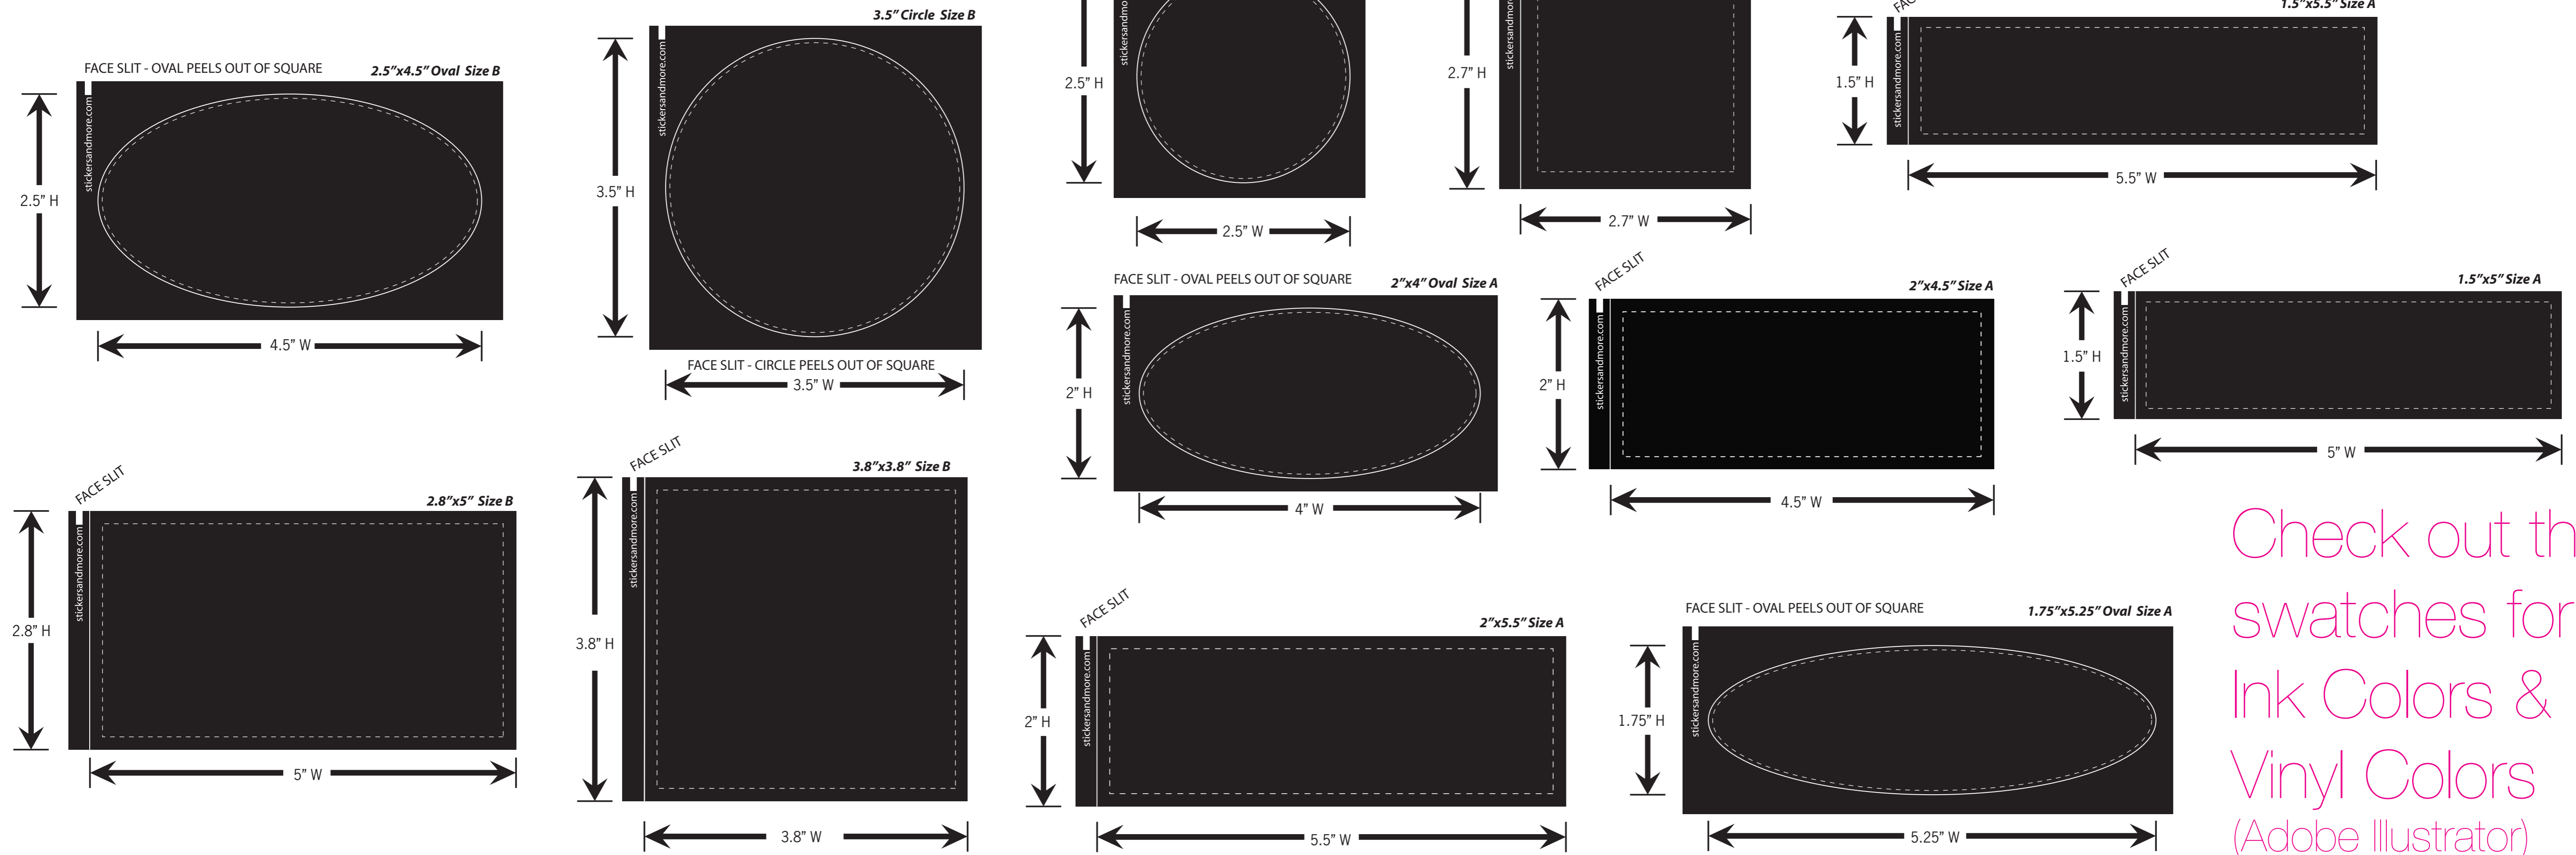

Dotted Line is the Safe Zone for Artwork
 If opening in Photoshop be sure to create at 300 dpi

Check out the swatches for Ink Colors & Vinyl Colors (Adobe Illustrator)